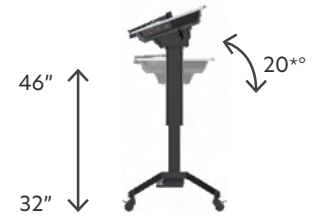

keeps the tablet hidden behind a lock for overnight storage and charging

**Powerful Windows Tablet**

with a 13.3" multi-touch display - includes whiteboard and document camera software for lesson delivery and more!

**Fold-Out Document Camera**

Record lessons, scan documents, and more, with uncompressed 4K clarity - conveniently deploy the camera with the push of a button

**Ergonomic Mobile Podium**

easy to adjust height and tilt - wheel it around the room and make anywhere the front of the classroom